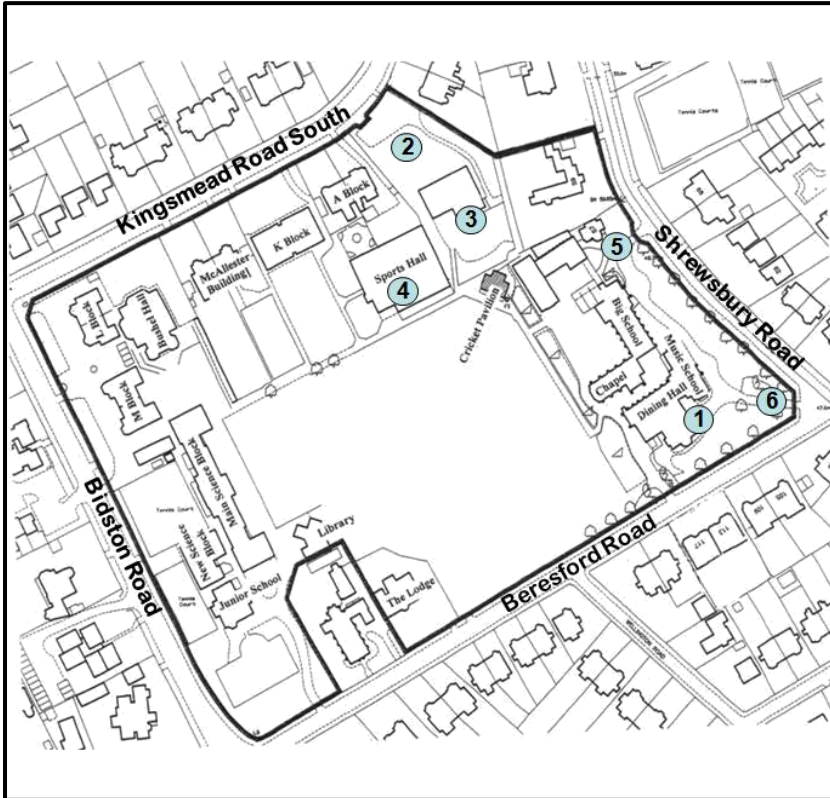

HOLIDAY ACTIVITY COURSE CAMPUS MAP & COURSE REGISTRATION POINTS

Holiday Activity Course Registration Points

- 1. Toddler Activity Courses 3 years**
Nursery Building 8am or 1pm
- 2. Mini Explorer Courses 4 - 5 years**
Pre Prep Building 9.50am
- 3. Junior Explorer Courses 6 - 7 years**
Little School Building 9.50am
- 4. Young Adventurers Courses 8 - 15 years**
Master Class Courses 8 – 16 years
Sports Hall Building 9.50am except for the Skiing & Snowboarding course which registers at 9:00am

Please note:

Rugby & Hockey Master Class Courses only
McAllester Field (accessed from Bidston Road) 9:50am

Fun Club - Early & Late Fun Club Registration Points

1. Fun Club Entrance
5. Fun Club Car Park Entrance
6. Fun Club Car Park Exit