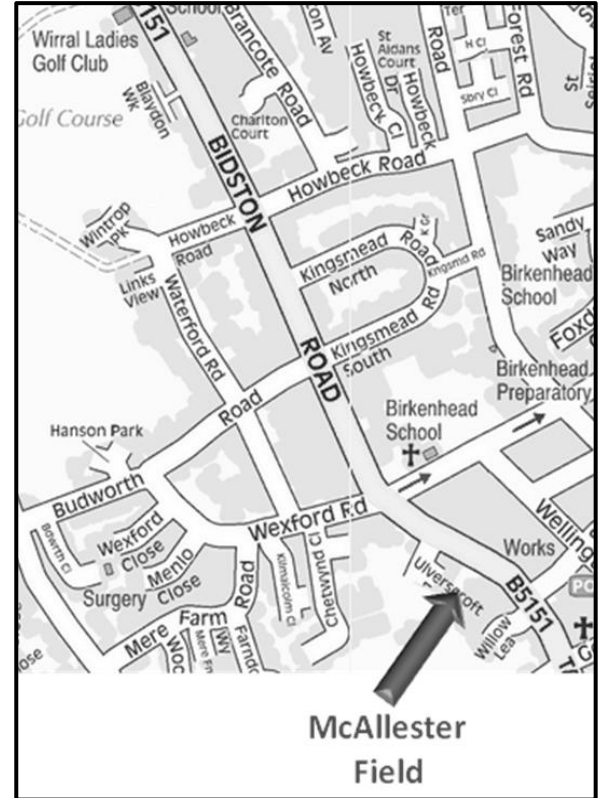

HOLIDAY ACTIVITY COURSE CAMPUS MAP & COURSE REGISTRATION POINTS

Holiday Activity Course Registration Points

- 1. Toddler Activity Courses 3 years**
Nursery Building 8am or 1pm
- 2. Mini Explorer Courses 4 - 5 years**
Pre Prep Building 9.50am
- 3. Junior Explorer Courses 6 - 7 years**
Little School Building 9.50am
- 4. Young Adventurers Courses 8 - 15 years**
Master Class Courses 8 – 16 years
Sports Hall Building 9.50am except for the Skiing & Snowboarding course which registers at 9:00am

Please note:

Rugby & Hockey Master Class Courses only
McAllester Field (accessed from Bidston Road) 9:50am

Fun Club - Early & Late Fun Club Registration Points

1. Fun Club Entrance
5. Fun Club Car Park Entrance
6. Fun Club Car Park Exit